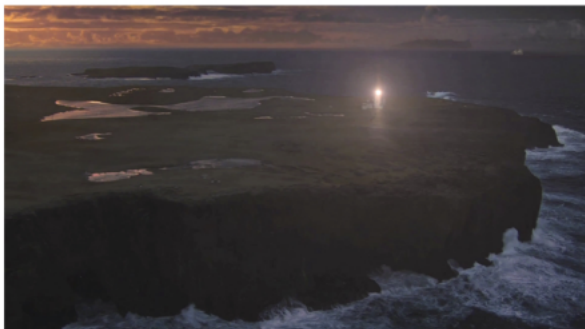

CLIENT - CHANNEL 4
TITLE - 'HOLLYOAKS - BUS CRASH'

MATTE PAINTING INTEGRATION, RIG REMOVAL, CLEANUP,
2D ELEMENTS

CLIENT - THREE
TITLE - 'PONY'

MATTE PAINTING INTEGRATION, LIGHT BEAM CREATION,
CLEANUP
