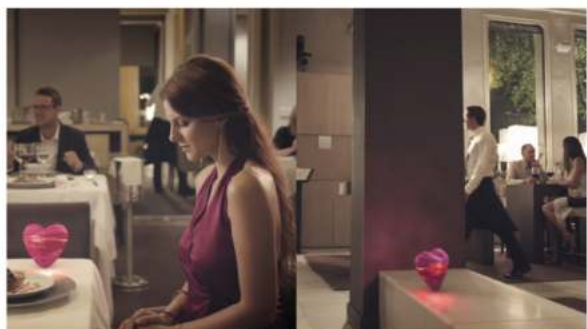

CLIENT - EHARMONY
TITLE - 'BAD DATE'

CG HEART COMP